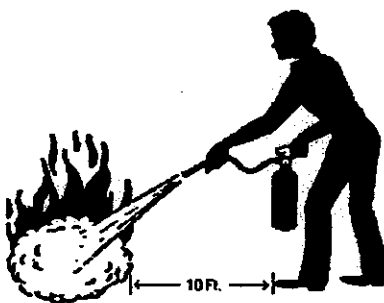

# HOW TO USE A FIRE EXTINGUISHER

LEARN HOW TO P.A.S.S.

**P**ULL - Pull the pin.

**A**IM - Aim the extinguisher nozzle at the base of the fire.

**S**QUEEZE - Squeeze or press the handle.

**S**WEEP - Sweep from side to side at the base of the fire until it's out.

HOLD UPRIGHT.  
PULL RING PIN.

STAND BACK 10 FEET.  
AIM AT BASE OF FIRE.

SQUEEZE LEVER.  
SWEEP SIDE TO SIDE.