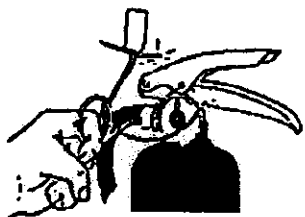

# HOW TO USE A FIRE EXTINGUISHER

LEARN HOW TO P.A.S.S.

**P**ULL - Pull the pin.

**A**IM - Aim the extinguisher nozzle at the base of the fire.

**S**QUEEZE - Squeeze or press the handle.

**S**WEEP - Sweep from side to side at the base of the fire until it's out.

HOLD UPRIGHT.  
PULL RING PIN.

STAND BACK 10 FEET.  
AIM AT BASE OF FIRE.

SQUEEZE LEVER.  
SWEEP SIDE TO SIDE.