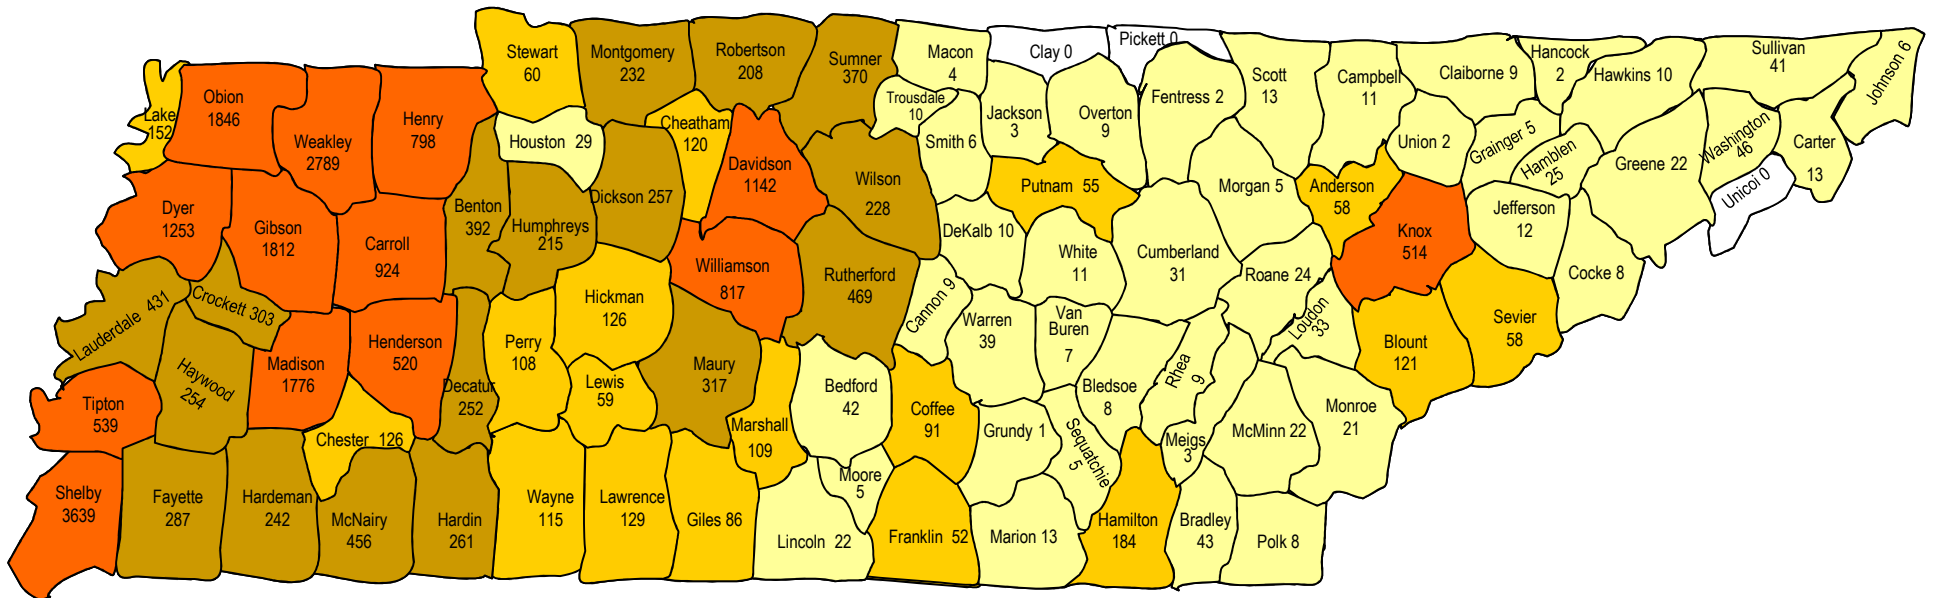

UTM Alumni 2010

Geographic Distribution by County of Residence

0 Alumni

1 to 49 Alumni

50 to 199 Alumni

200 to 499 Alumni

> 500 Alumni

26,015 Tennessee Residents

7,772 Residents of Other US States

606 Residents of Foreign Countries