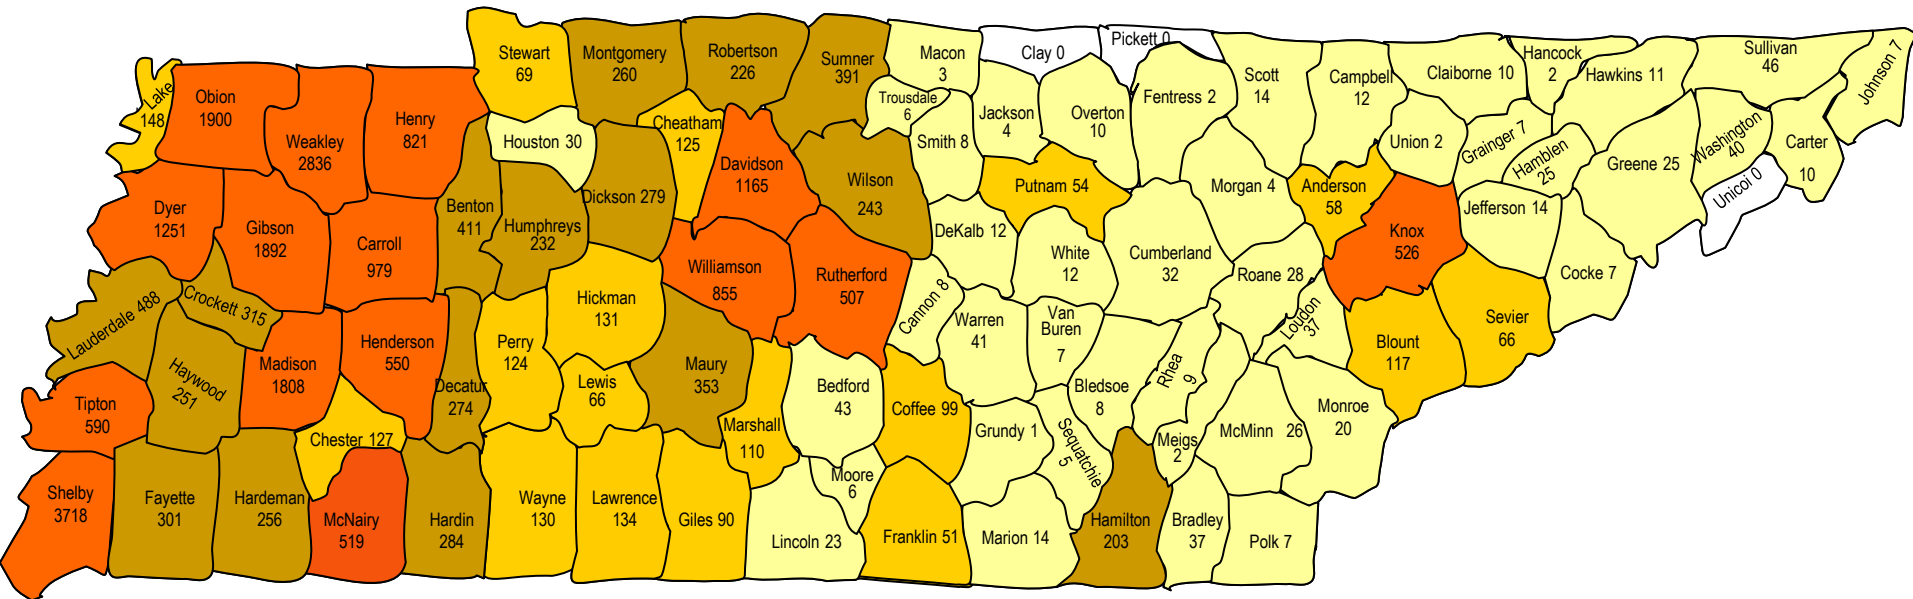

UTM Alumni 2012

Geographic Distribution by County of Residence

0 Alumni

1 to 49 Alumni

50 to 199 Alumni

200 to 499 Alumni

> 500 Alumni

27,198 Tennessee Residents

7,791 Residents of Other US States

539 Residents of Foreign Countries