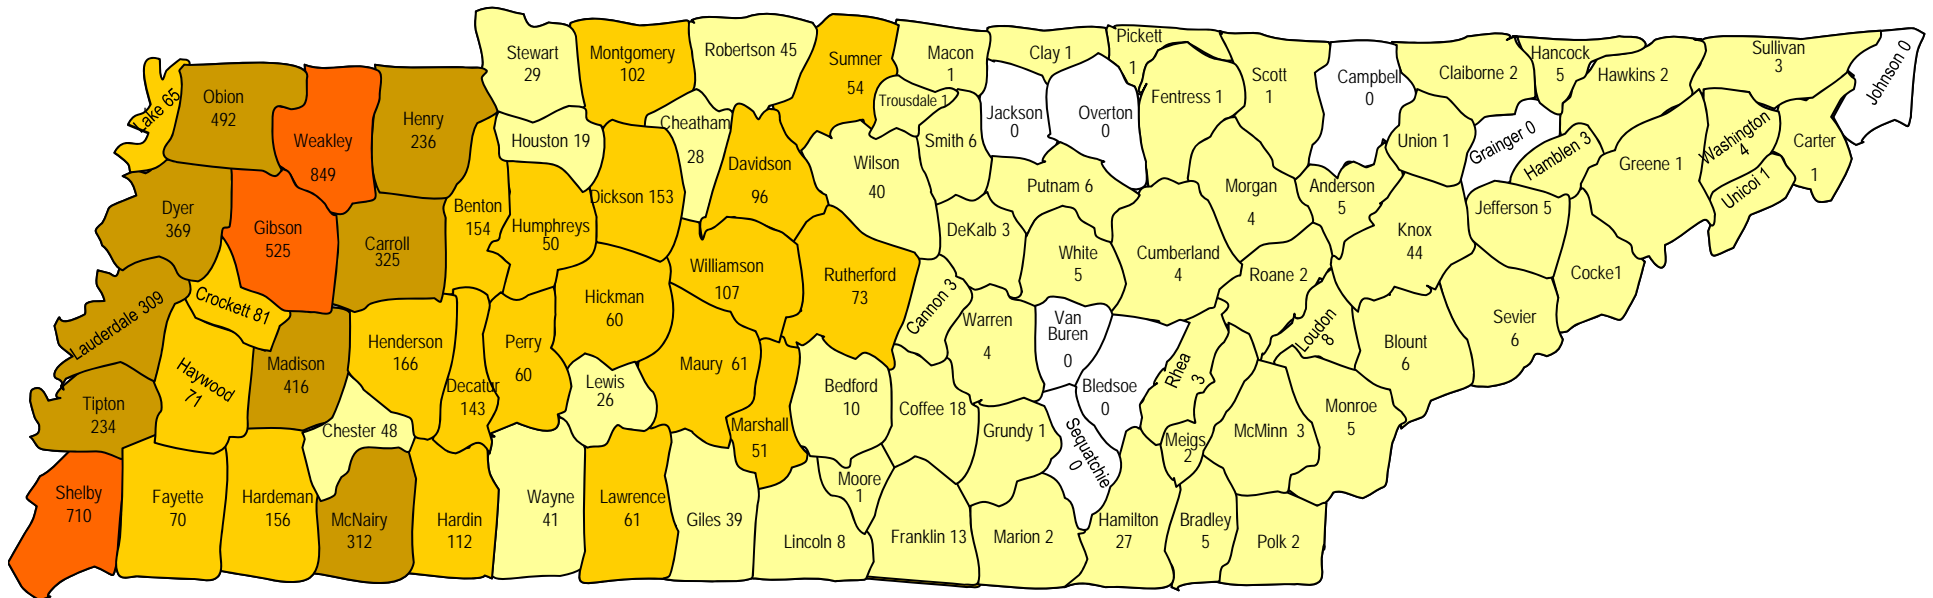

UTM Students – Fall 2012

Geographic Distribution by County of Residence

7, 283 Tennessee Residents

295 Residents of Other US States

173 Residents of Foreign Countries