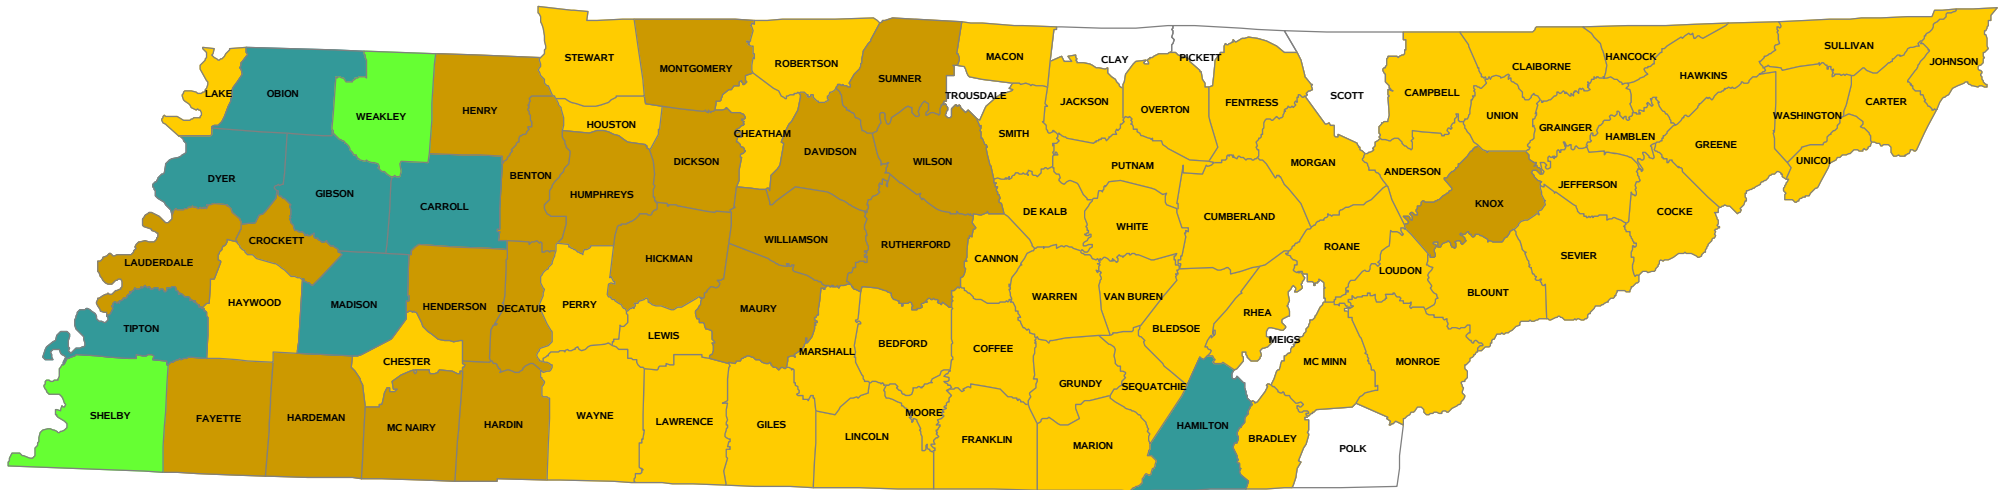

THE UNIVERSITY OF TENNESSEE AT MARTIN ENROLLMENT BY GEOGRAPHIC DISTRIBUTION Fall 2021

TN Residents: 6130 Residents of Other States: 548 International Students: 37

Enrollment 1 to 49 50 to 199 200 to 499 500 or Above